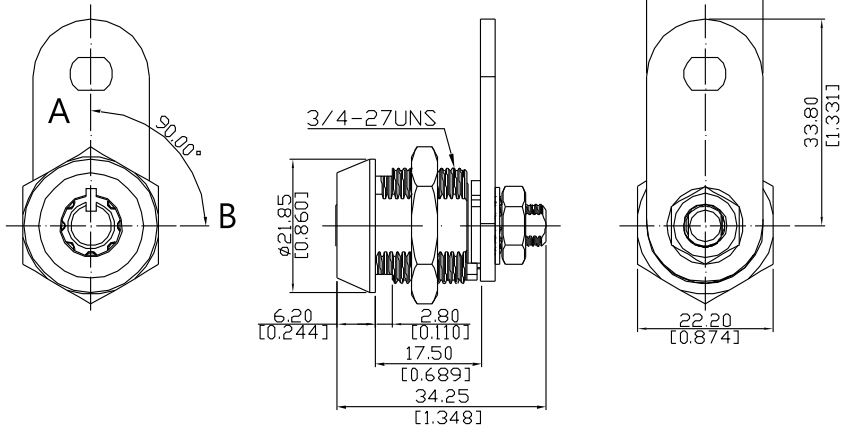

Tubular\_L

Barrel Length : 5/8"

Tubular\_M

Barrel Length : 7/8"

Tubular\_S

Barrel Length : 1-1/8"