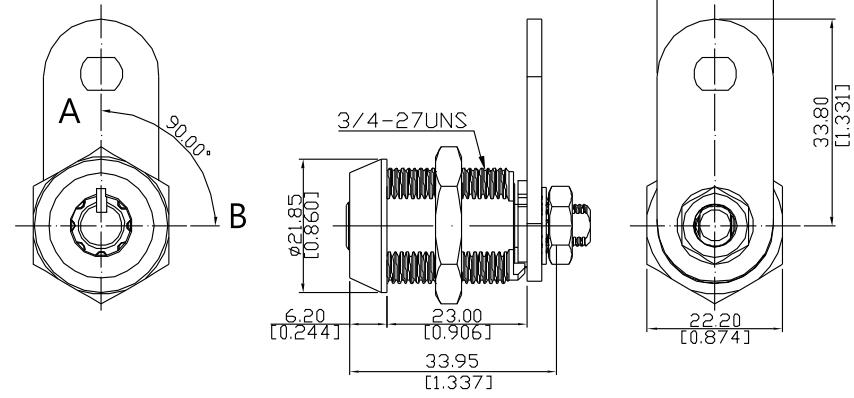

Tubular\_L

Barrel Length : 5/8"

Tubular\_M

Barrel Length : 7/8"

Tubular\_S

Barrel Length : 1-1/8"